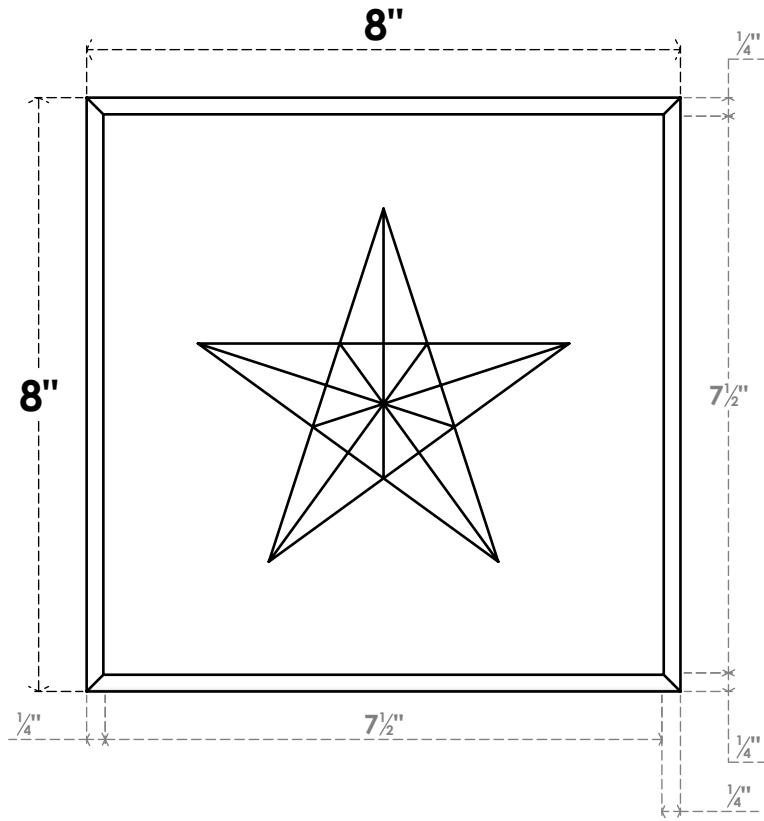

ROSP080X080X075SDG08

8"W X 8"H X 3/4"P STANDARD SEDGWICK STAR ROSETTE WITH ROUNDED EDGE, ARCHITECTURAL GRADE PVC

FRONT

SIDE

EKENA MILLWORK
2300 WEST MAIN ST.
CLARKSVILLE, TX 75426
TOLL FREE: 866-607-0453
WWW.EKENAMILLWORK.COM