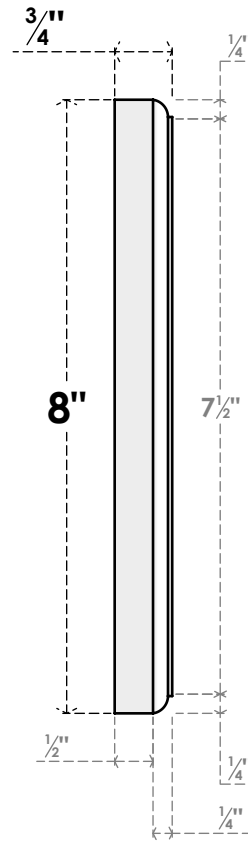

ROSP080X080X075SDG08

8"W X 8"H X 3/4"P STANDARD SEDGWICK STAR ROSETTE WITH ROUNDED EDGE, ARCHITECTURAL GRADE PVC

FRONT

SIDE

EKENA MILLWORK
2300 WEST MAIN ST.
CLARKSVILLE, TX 75426
TOLL FREE: 866-607-0453
WWW.EKENAMILLWORK.COM

NOTES

1. INSTALLATION TO BE COMPLETED IN ACCORDANCE WITH MANUFACTURER'S SPECIFICATIONS.
2. DRAWING MAY NOT BE TO SCALE
3. THIS DRAWING IS INTENDED FOR DESIGN AND PLANNING PURPOSES ONLY.
4. ALL INFORMATION CONTAINED HEREIN WAS CURRENT AT THE TIME OF DEVELOPMENT BUT MUST BE REVIEWED AND APPROVED BY THE PRODUCT MANUFACTURER TO BE CONSIDERED ACCURATE.
5. ARCHITECTURAL GRADE PVC PRODUCTS ARE MADE FROM EXPANDED CELLULAR PVC AND COME NATURALLY WHITE BUT MAY BE PAINTED